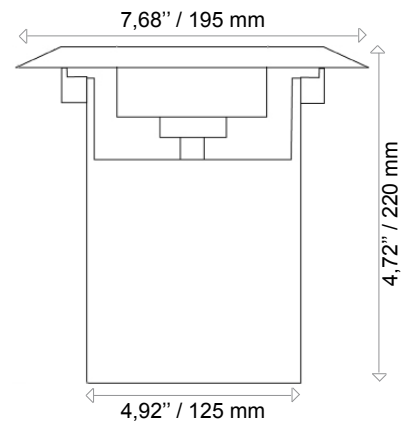

### In-ground 5 LED / encastré de sol 5 LED

outdoor

In ground rotating spotlight Classic is powered with 5 LED, 1.2W high brightness LED. The light beam is rotating with an amplitude of 30°. This fixture, monochromatic white (several tints of white available) is dimmable and also controllable. This spotlight successfully passed all LED TO LITE standards including heat dissipation insuring to reach the full potential of lifetime expectancy. Available in different beams, shades and angles.

## + Characteristics / caractéristiques

Body : **solid aluminum**  
 Optic : **temperated glass cover 8 mm**  
 Lense : **20 mm polycarbonate**  
 Beam : **14°, 20°, 34° 18°x34°**  
 LED : **high brightness 1,2W**  
 Power supply : **see typical diagram below**  
 Operating temperature : **from -20°C to +70°C**  
 Brackets : **in-ground embedded pot**  
 Finishing : **marine grade / natural anodized**  
 Dimensions : **4,72" x 7,68"**  
 Lifetime expectancy : **80,000 hours**  
 Cooling system : **natural convection**  
 Security : **automatic thermic protection over +70°C**

Corps : **aluminium massif**  
 Optique : **verre trempé thermique 8 mm**  
 Lentilles : **20 mm polycarbonate**  
 Angle d'ouverture : **14°, 20°, 34°, 18°x34°**  
 LED : **haute luminosité 1,2W**  
 Alimentation : **voir schéma de connection ci-dessous**  
 Température d'utilisation : **de -20°C à +70°C**  
 Fixation : **dans pot d'encastrement**  
 Finition : **résistant à l'environnement salin / anodisation naturelle**  
 Dimensions : **220 mm x 195 mm**  
 Durée de vie : **80 000 heures**  
 Refroidissement : **convection naturelle**  
 Sécurité : **protection thermique automatique au dessus de 70°C**